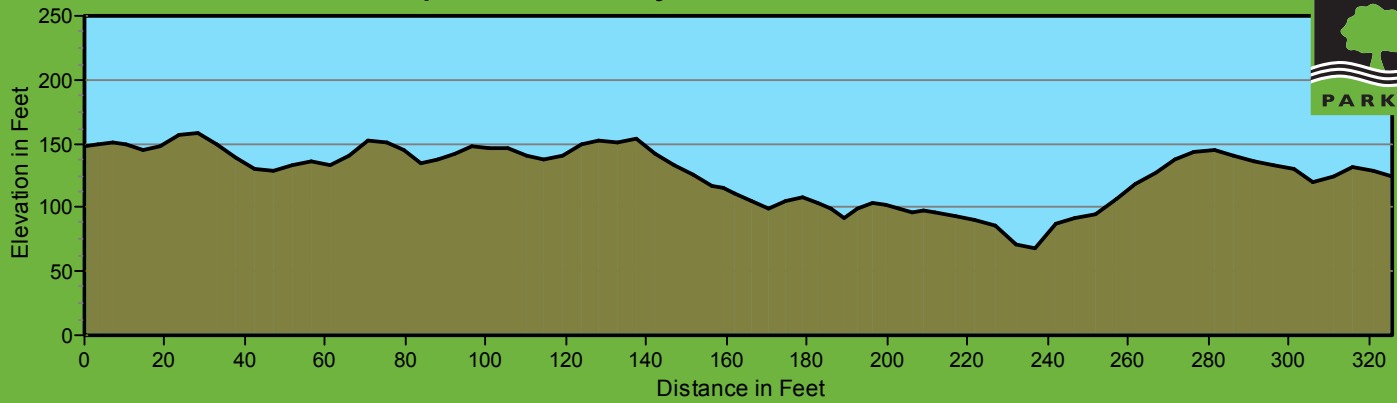

Junipero Serra County Park / De Anza Trail Profile

90 Foot Elevation Change / Trail Begins at De Anza Parking Lot and ends at Quail Loop