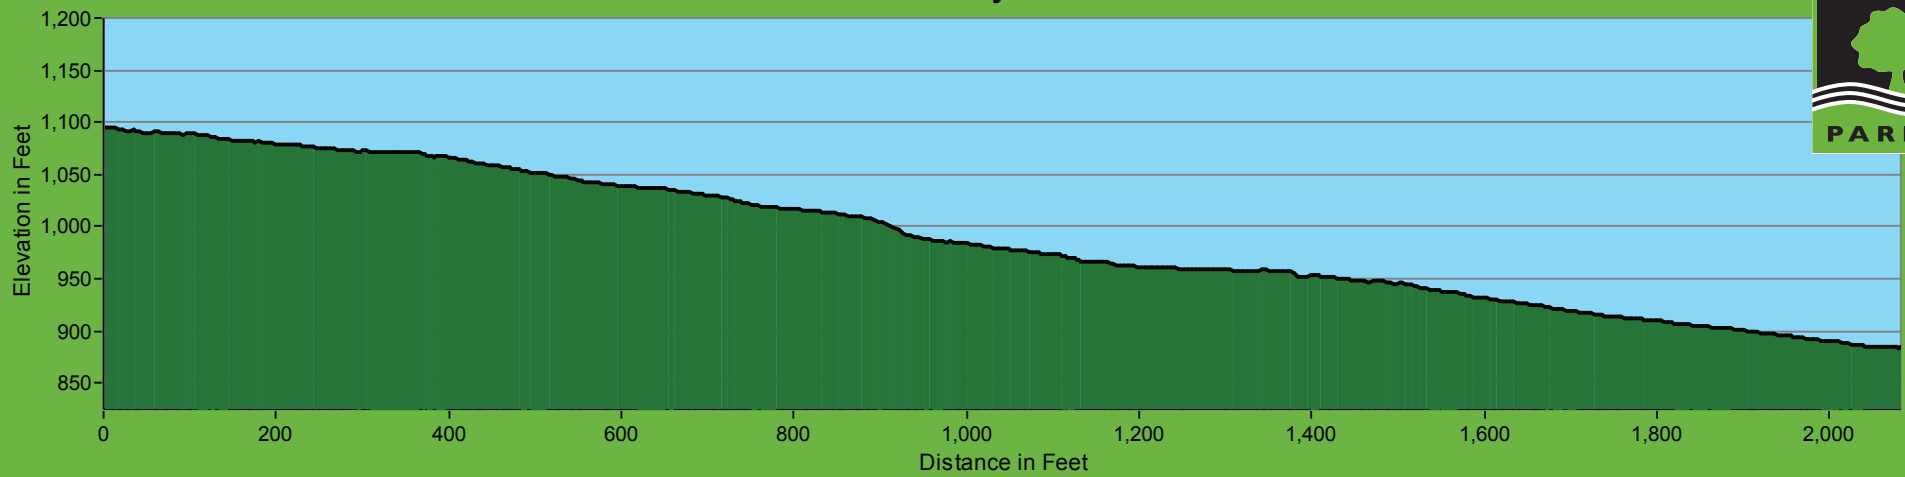

San Bruno Mountain - Dairy Ravine Trail Profile

211 Foot Elevation Change / Profile begins at Summit loop Trail and ends at Eucalyptus Loop Trail